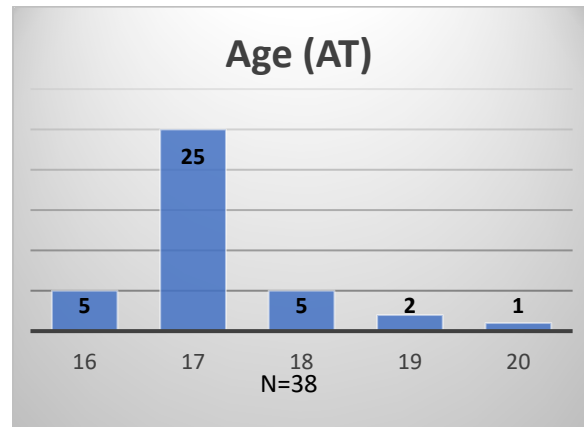

Daily Data Dashboard – December 22, 2022
Demographics for JTDC Population
Thursday Morning Midnight Count

Total # of probation Involved youth¹: 1,040

¹ Probation Active: Any youth who is pending sentencing with an active social history, has been formally placed on probation or supervision with Cook County Juvenile Probation on the date of the report.

*Age, Gender and Race for Criminal Court population (N=1) is not represented in this report.

Data sources: cFive Supervisor – Probation Population and RMIS – JTDC Population

Daily Data Dashboard – December 22, 2022
Demographics for JTDC Population
Thursday Morning Midnight Count