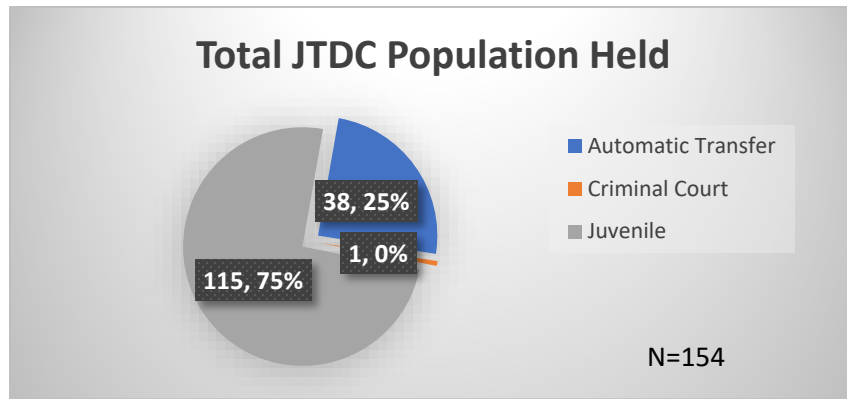

Daily Data Dashboard – December 22, 2022
Demographics for JTDC Population
Thursday Morning Midnight Count

Total # of probation Involved youth¹: 1,040

¹ Probation Active: Any youth who is pending sentencing with an active social history, has been formally placed on probation or supervision with Cook County Juvenile Probation on the date of the report.

*Age, Gender and Race for Criminal Court population (N=1) is not represented in this report.

Data sources: cFive Supervisor – Probation Population and RMIS – JTDC Population

Daily Data Dashboard – December 22, 2022
Demographics for JTDC Population
Thursday Morning Midnight Count