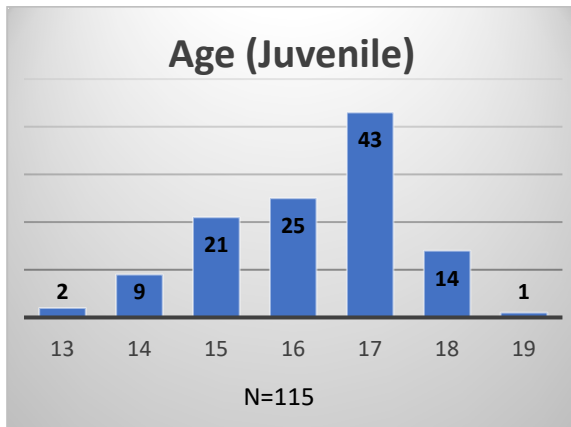

Daily Data Dashboard – December 22, 2022
Demographics for JTDC Population
Thursday Morning Midnight Count

Total # of probation Involved youth¹: 1,040

¹ Probation Active: Any youth who is pending sentencing with an active social history, has been formally placed on probation or supervision with Cook County Juvenile Probation on the date of the report.

*Age, Gender and Race for Criminal Court population (N=1) is not represented in this report.

Data sources: cFive Supervisor – Probation Population and RMIS – JTDC Population

Daily Data Dashboard – December 22, 2022
Demographics for JTDC Population
Thursday Morning Midnight Count