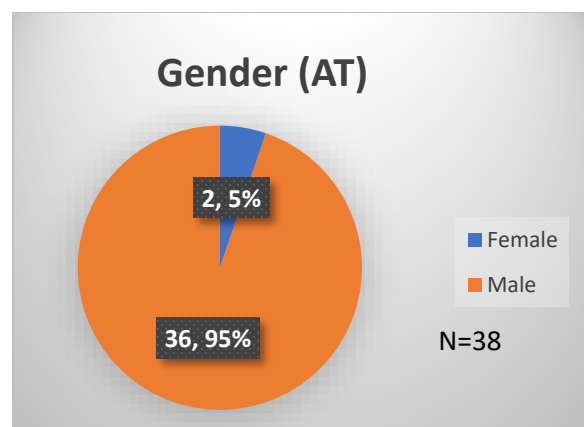

Daily Data Dashboard – December 22, 2022
Demographics for JTDC Population
Thursday Morning Midnight Count

Total # of probation Involved youth¹: 1,040

¹ Probation Active: Any youth who is pending sentencing with an active social history, has been formally placed on probation or supervision with Cook County Juvenile Probation on the date of the report.