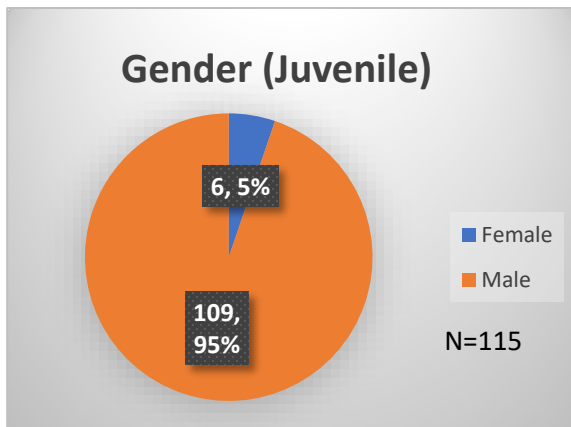

Daily Data Dashboard – December 22, 2022
Demographics for JTDC Population
Thursday Morning Midnight Count

Total # of probation Involved youth¹: 1,040

¹ Probation Active: Any youth who is pending sentencing with an active social history, has been formally placed on probation or supervision with Cook County Juvenile Probation on the date of the report.

*Age, Gender and Race for Criminal Court population (N=1) is not represented in this report.

Data sources: cFive Supervisor – Probation Population and RMIS – JTDC Population

Daily Data Dashboard – December 22, 2022
Demographics for JTDC Population
Thursday Morning Midnight Count